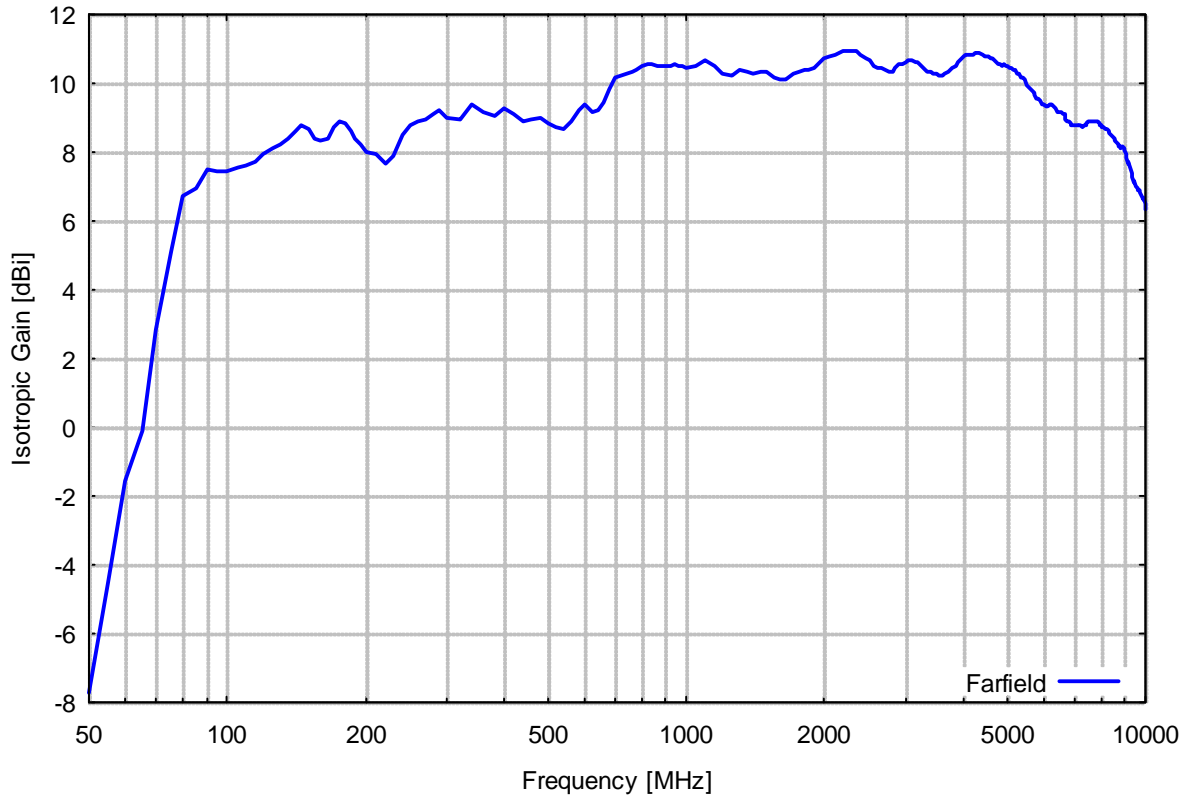

Isotropgewinn