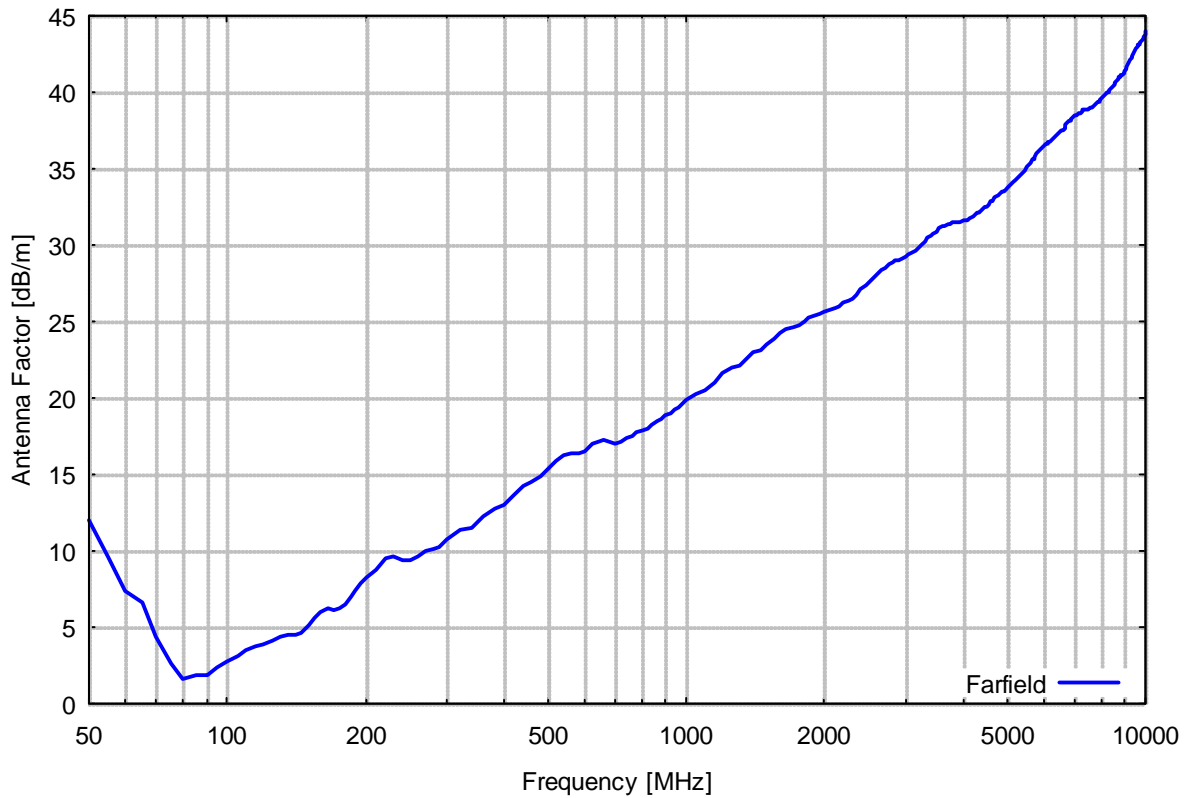

Antennen-Wandlungsmaß