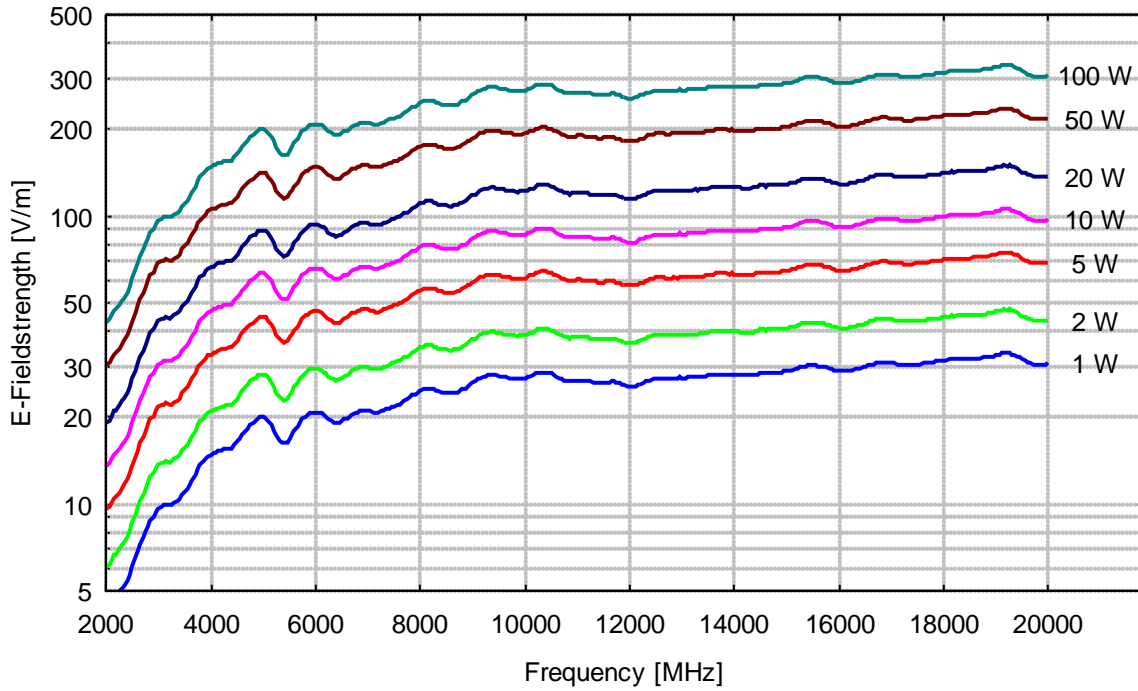

**Erzeugte Elektrische Feldstärke vor der Antennenspitze
unmoduliert, Eingangsleistung an SMA-Buchse, Reflexionsfreie Umgebung
Generated Electrical Fieldstrength in front of Antenna Tip
no modulation, Input Power at SMA-Connector, Anechoic Environmental Conditions**

Distance Tip-EuT: 1 m